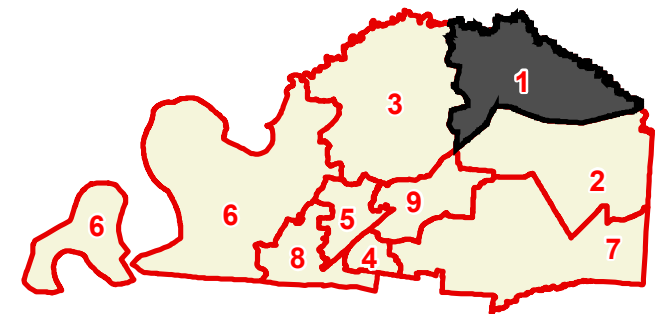

Tipton County

County Commission District 1

# OF COMMISSIONERS	2
TOTAL POPULATION	6,647
DEVIATION	-127
% DEVIATION	-1.9%
WHITE POPULATION	2,921
% WHITE	43.9%
BLACK POPULATION	3,339
% BLACK	50.2%
OTHER POPULATION	387
% OTHER	5.8%
HISPANIC POPULATION	115
% HISPANIC	1.7%

-  County Commission District
-  Interstates
-  U.S. Highway
-  State Highway
-  Local Roads
-  Railroads
-  Powerline (Incomplete)
-  Stream
-  Lakes / Rivers
-  City, Town

This map is provided as a public service and is for informational purposes only. It is not an endorsement or approval by the Comptroller of the Treasury of any proposed district boundaries contained herein.
Created On: 8/29/2022