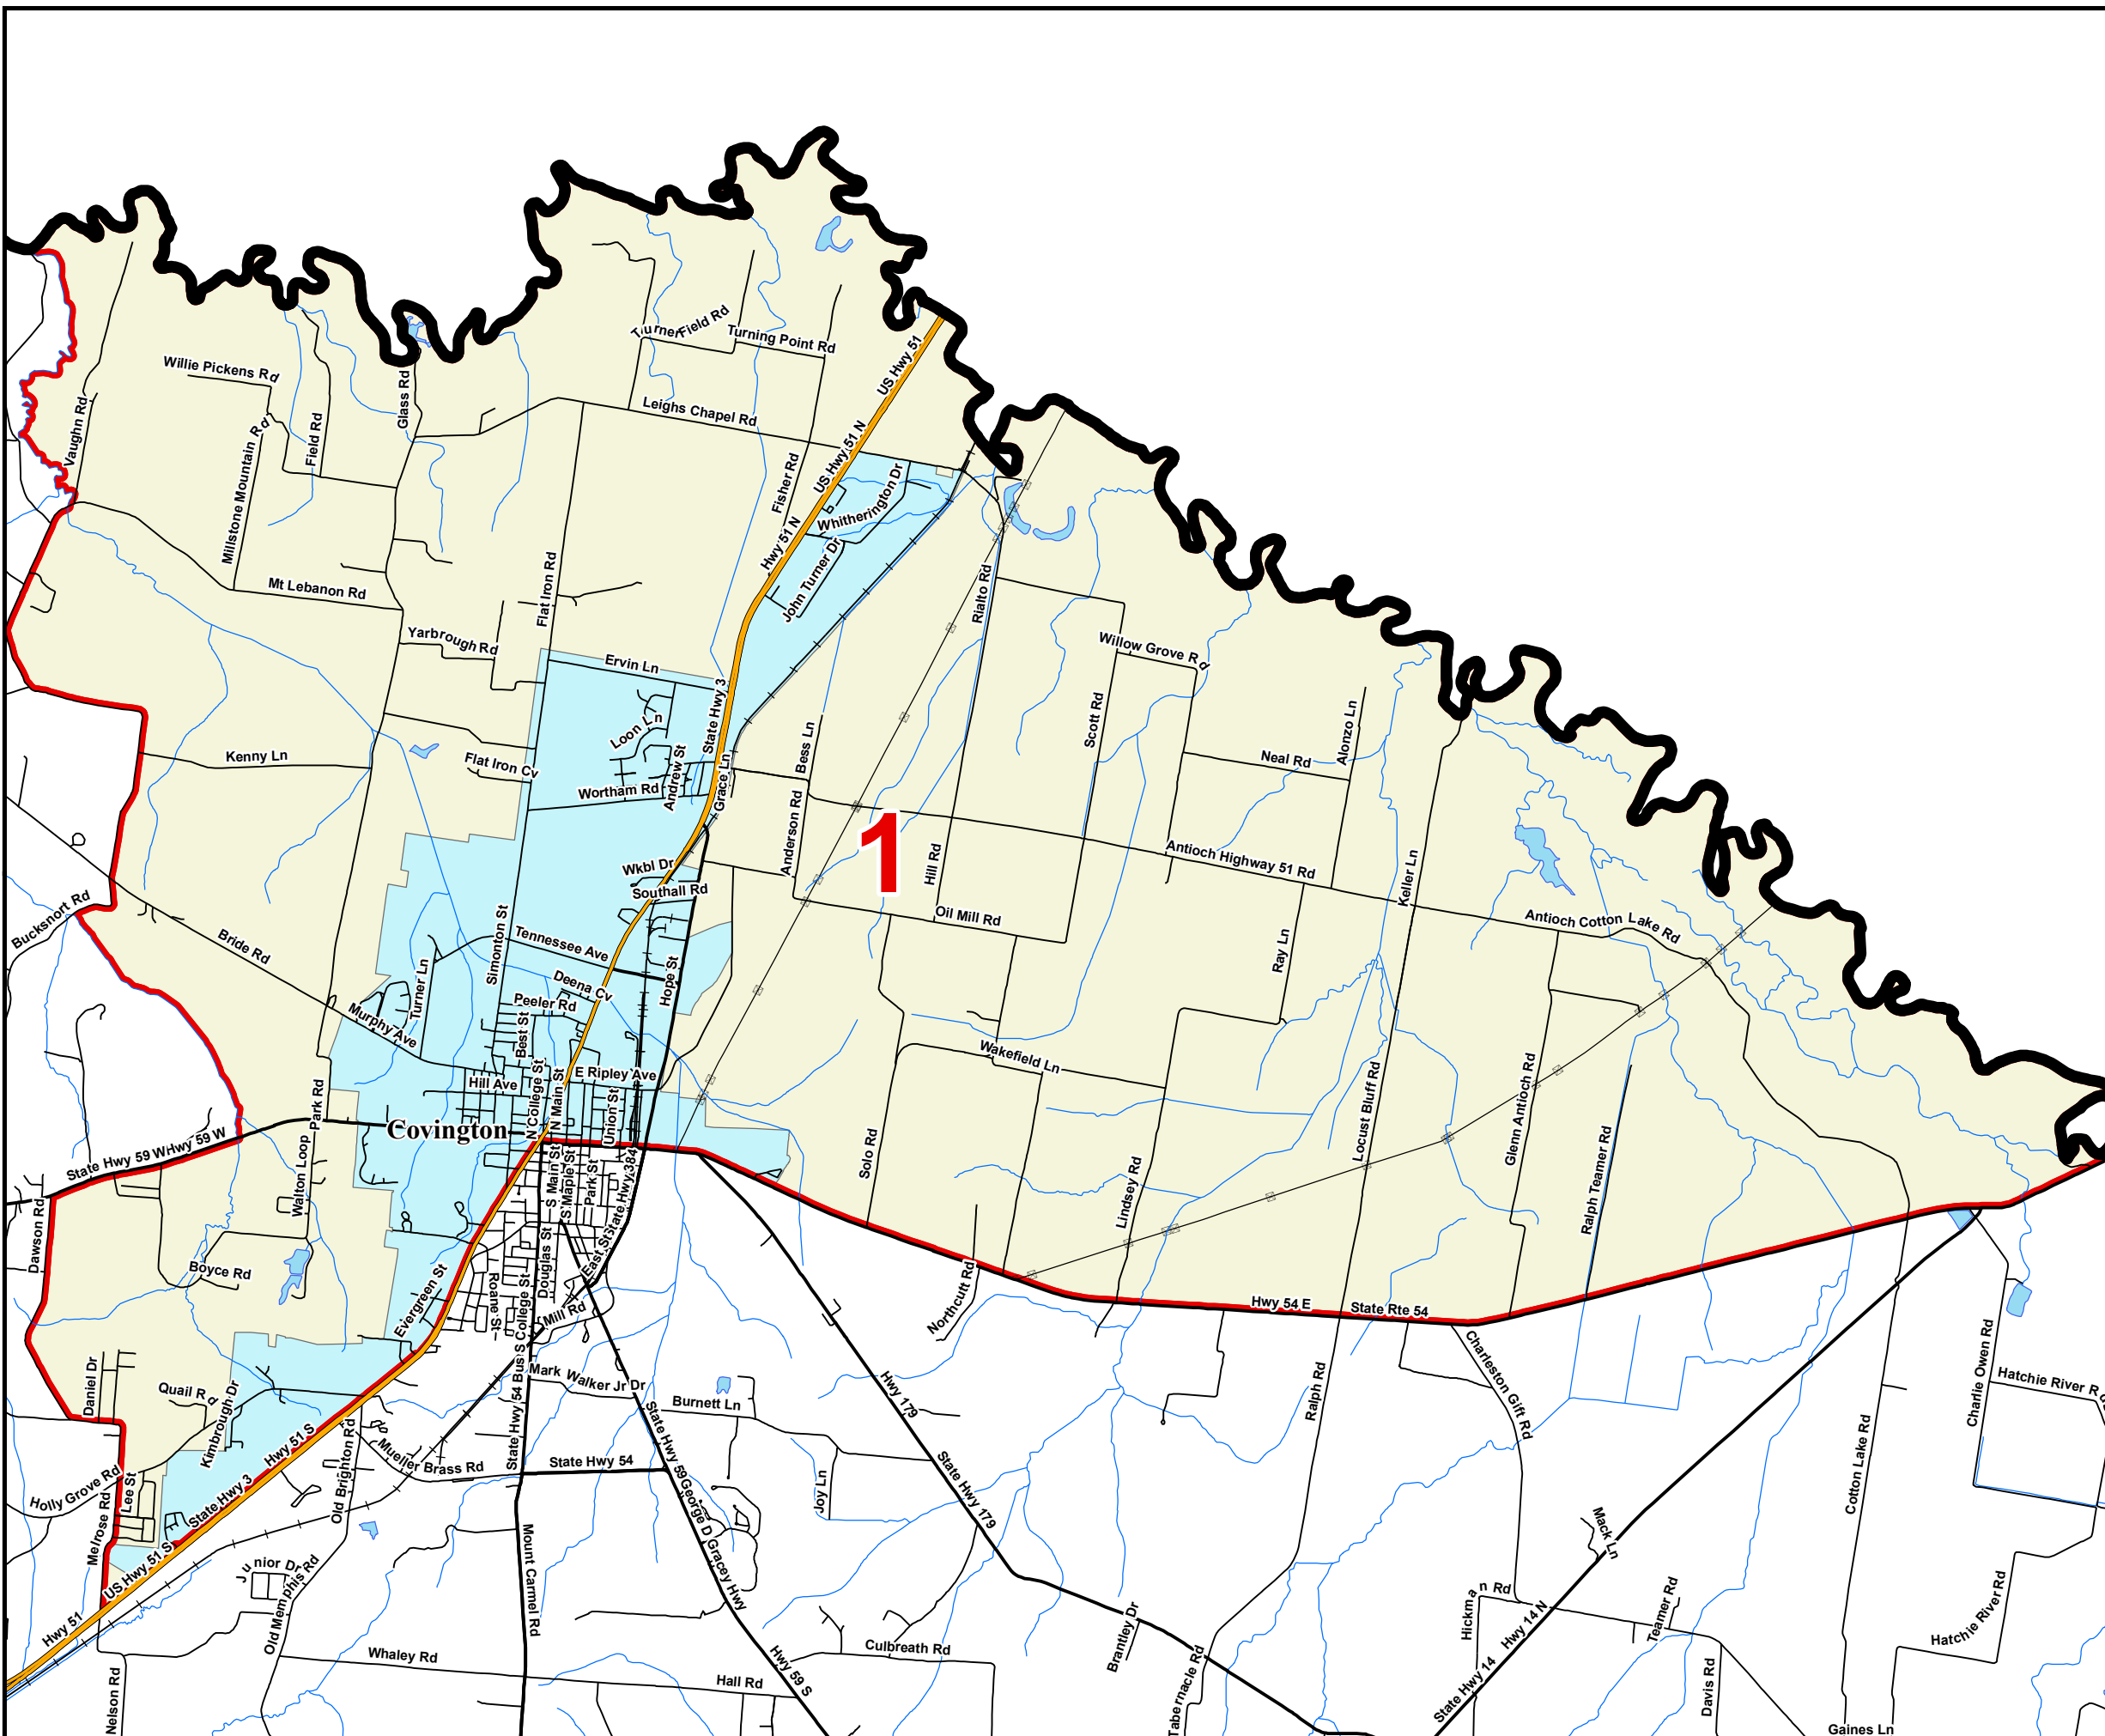

Tipton County

County Commission District 1

# OF COMMISSIONERS	2
TOTAL POPULATION	6,647
DEVIATION	-127
% DEVIATION	-1.9%
WHITE POPULATION	2,921
% WHITE	43.9%
BLACK POPULATION	3,339
% BLACK	50.2%
OTHER POPULATION	387
% OTHER	5.8%
HISPANIC POPULATION	115
% HISPANIC	1.7%

-  County Commission District
-  Interstates
-  U.S. Highway
-  State Highway
-  Local Roads
-  Railroads
-  Powerline (Incomplete)
-  Stream
-  Lakes / Rivers
-  City, Town

This map is provided as a public service and is for informational purposes only. It is not an endorsement or approval by the Comptroller of the Treasury of any proposed district boundaries contained herein.
Created On: 8/29/2022