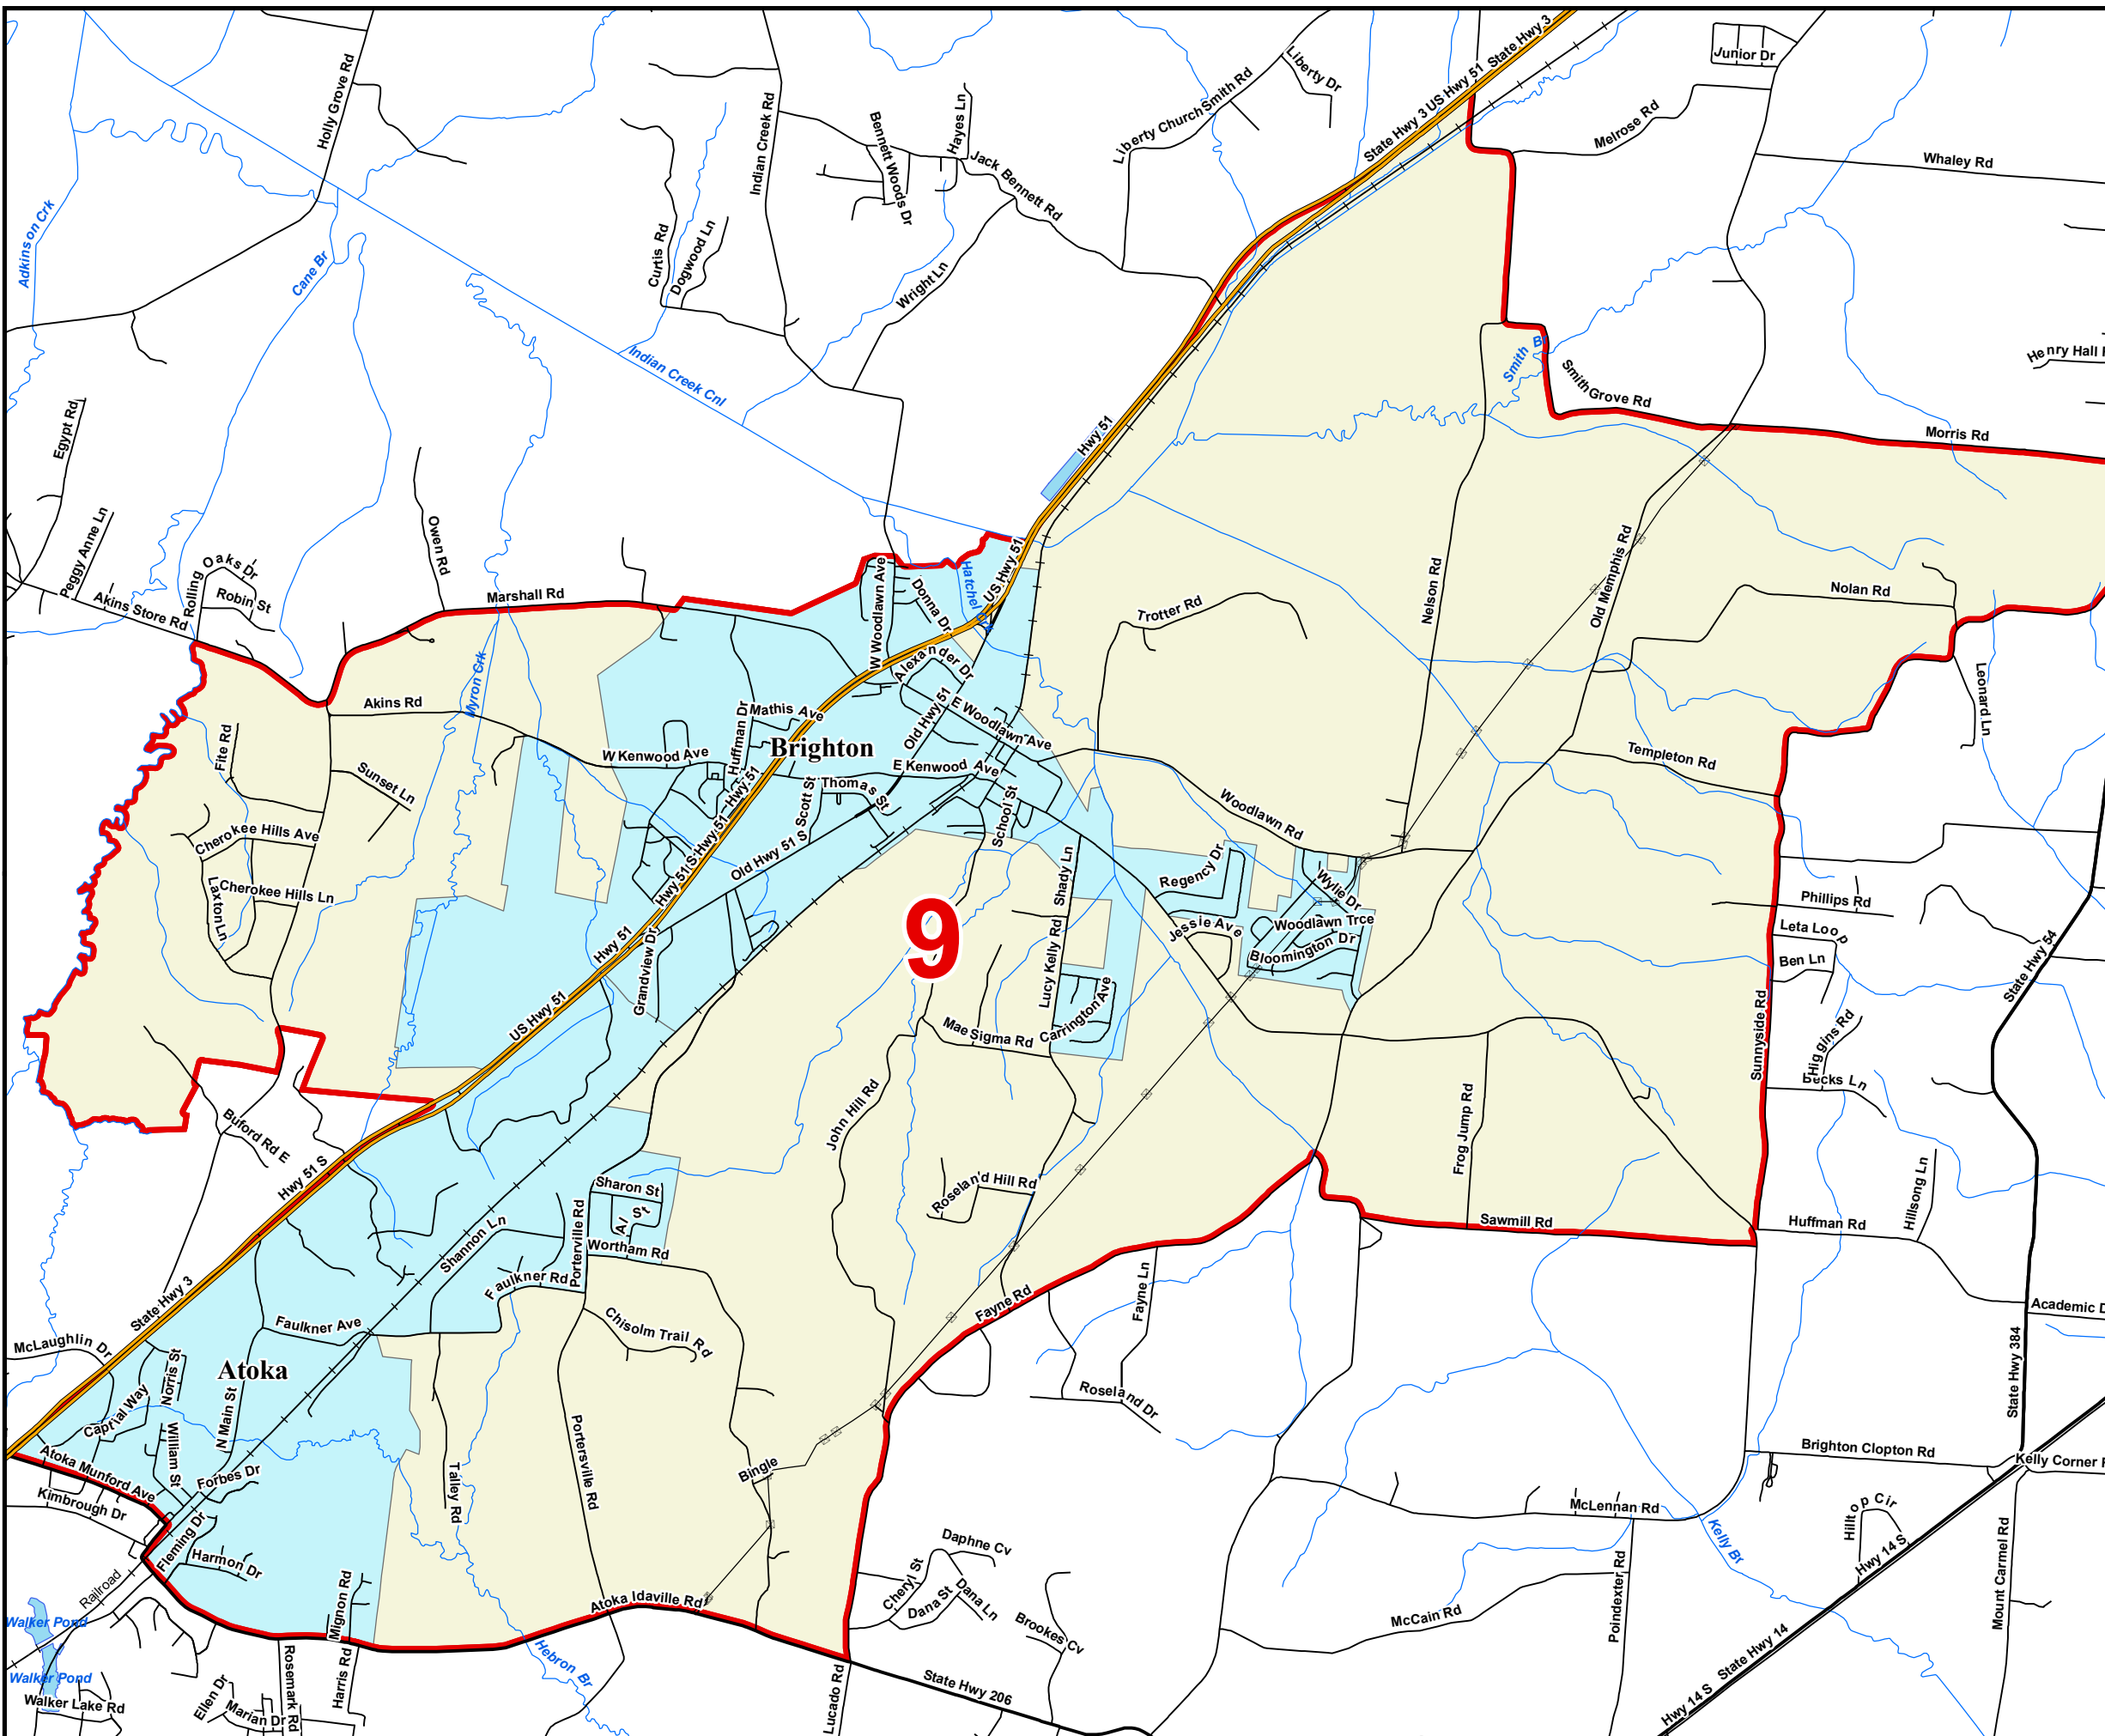

Tipton County

County Commission District 9

# OF COMMISSIONERS	2
TOTAL POPULATION	6,788
DEVIATION	14
% DEVIATION	0.2%
WHITE POPULATION	5,460
% WHITE	80.4%
BLACK POPULATION	762
% BLACK	11.2%
OTHER POPULATION	566
% OTHER	8.3%
HISPANIC POPULATION	192
% HISPANIC	2.8%

-  County Commission District
-  Interstates
-  U.S. Highway
-  State Highway
-  Local Roads
-  Railroads
-  Powerline (Incomplete)
-  Stream
-  Lakes / Rivers
-  City, Town

This map is provided as a public service and is for informational purposes only. It is not an endorsement or approval by the Comptroller of the Treasury of any proposed district boundaries contained herein.
Created On: 8/29/2022