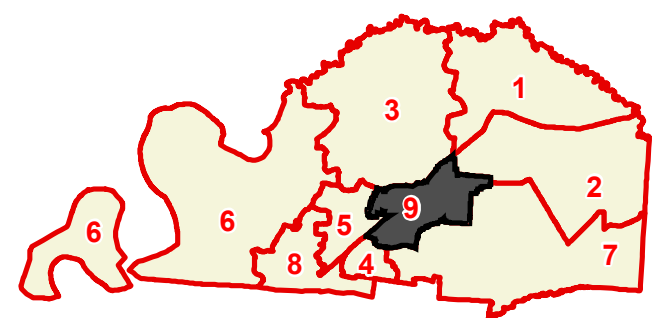

Tipton County

County Commission District 9

# OF COMMISSIONERS	2
TOTAL POPULATION	6,788
DEVIATION	14
% DEVIATION	0.2%
WHITE POPULATION	5,460
% WHITE	80.4%
BLACK POPULATION	762
% BLACK	11.2%
OTHER POPULATION	566
% OTHER	8.3%
HISPANIC POPULATION	192
% HISPANIC	2.8%

-  County Commission District
-  Interstates
-  U.S. Highway
-  State Highway
-  Local Roads
-  Railroads
-  Powerline (Incomplete)
-  Stream
-  Lakes / Rivers
-  City, Town

This map is provided as a public service and is for informational purposes only. It is not an endorsement or approval by the Comptroller of the Treasury of any proposed district boundaries contained herein.
Created On: 8/29/2022