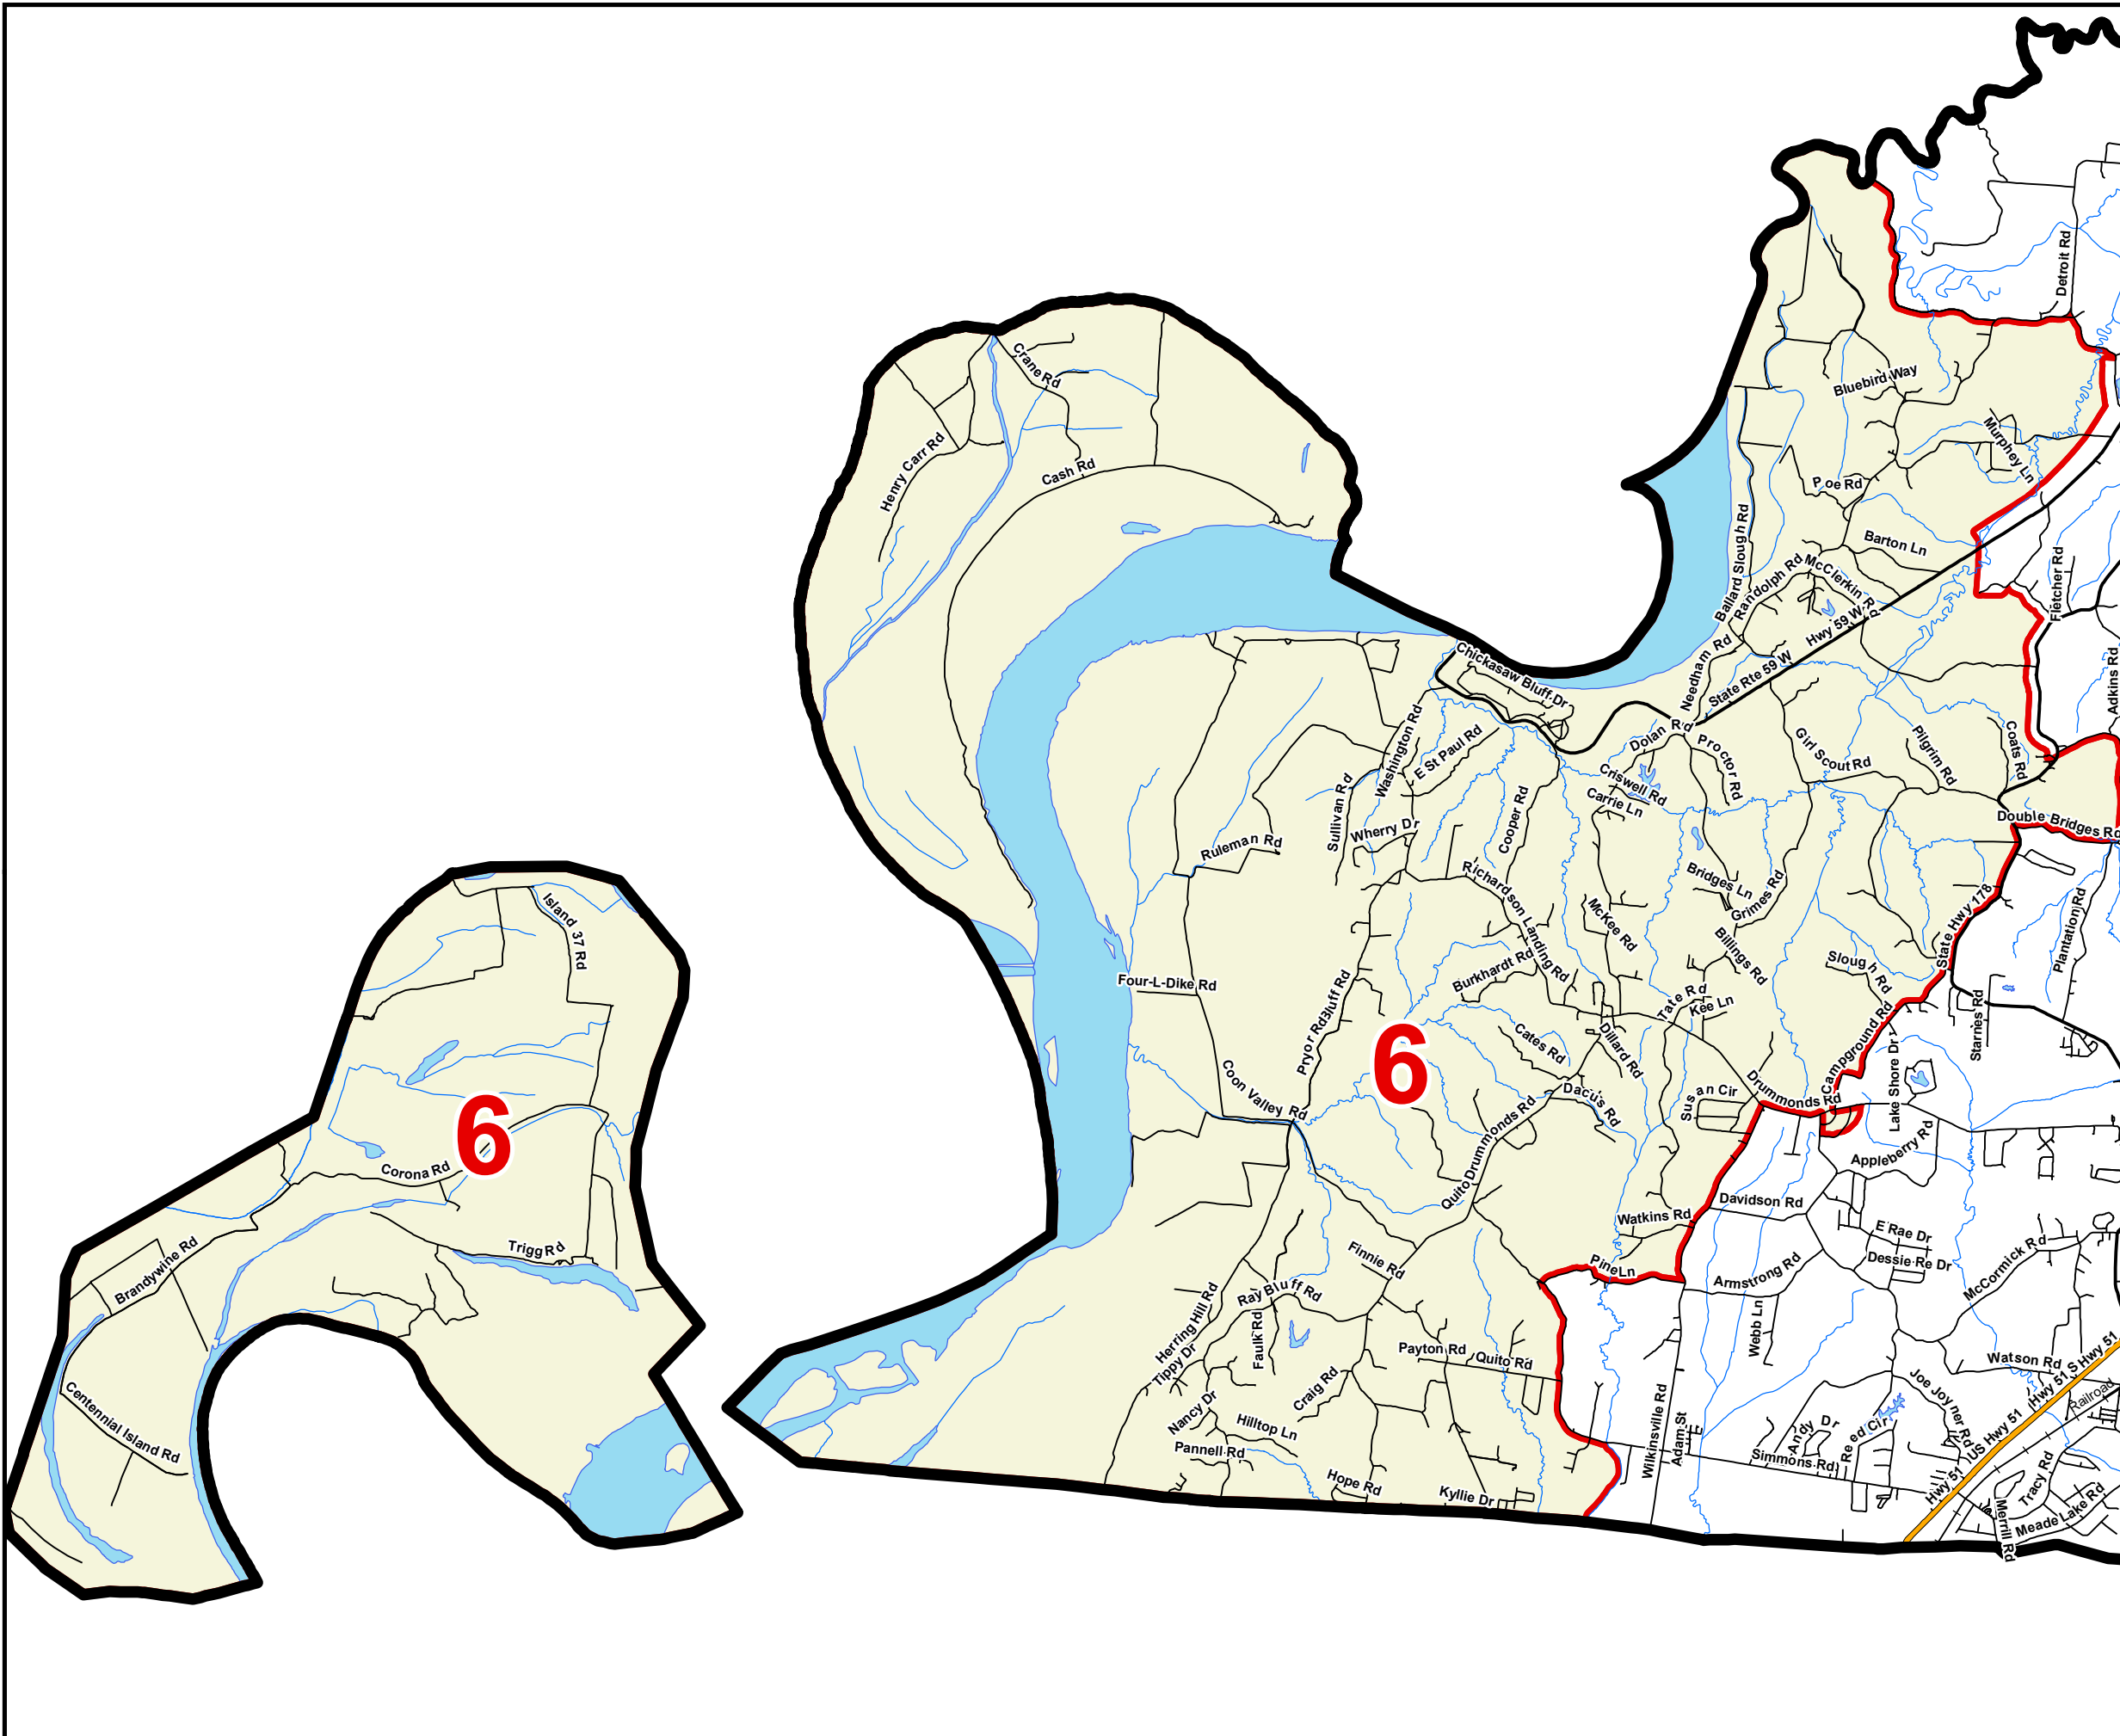

Tipton County

County Commission District 6

# OF COMMISSIONERS	2
TOTAL POPULATION	6,225
DEVIATION	-549
% DEVIATION	-8.1%
WHITE POPULATION	5,136
% WHITE	82.5%
BLACK POPULATION	553
% BLACK	8.9%
OTHER POPULATION	536
% OTHER	8.6%
HISPANIC POPULATION	205
% HISPANIC	3.3%

-  County Commission District
-  Interstates
-  U.S. Highway
-  State Highway
-  Local Roads
-  Railroads
-  Powerline (Incomplete)
-  Stream
-  Lakes / Rivers
-  City, Town

This map is provided as a public service and is for informational purposes only. It is not an endorsement or approval by the Comptroller of the Treasury of any proposed district boundaries contained herein.
Created On: 8/29/2022