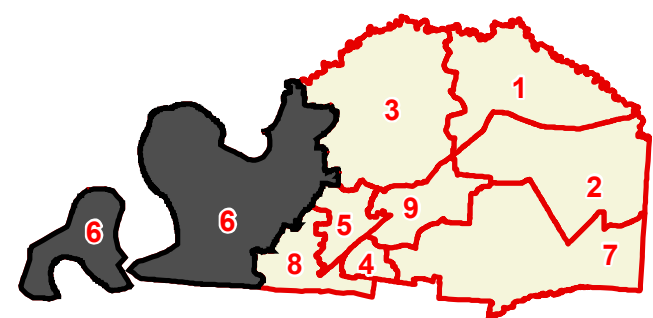

Tipton County

County Commission District 6

# OF COMMISSIONERS	2
TOTAL POPULATION	6,225
DEVIATION	-549
% DEVIATION	-8.1%
WHITE POPULATION	5,136
% WHITE	82.5%
BLACK POPULATION	553
% BLACK	8.9%
OTHER POPULATION	536
% OTHER	8.6%
HISPANIC POPULATION	205
% HISPANIC	3.3%

-  County Commission District
-  Interstates
-  U.S. Highway
-  State Highway
-  Local Roads
-  Railroads
-  Powerline (Incomplete)
-  Stream
-  Lakes / Rivers
-  City, Town

This map is provided as a public service and is for informational purposes only. It is not an endorsement or approval by the Comptroller of the Treasury of any proposed district boundaries contained herein.
Created On: 8/29/2022